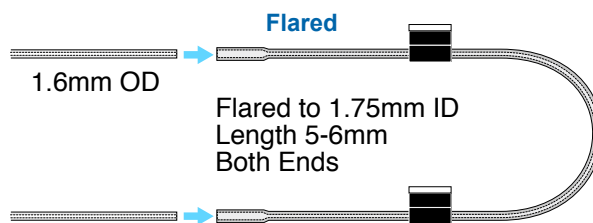

NEW!

MP² PUMP TUBING STARTER KIT	
Part Number	Description
MPP-K-1	MP² Pump Tubing Starter Kit comprising 34 packs of 12 tubes, one package of each light-blue highlighted part number in the table above. Includes: 26 packs of PVC tubing (0.13 to 3.17 mm i.d.) 3 packs of Santoprene tubing and 5 packs of Solva tubing. Kit also includes: 30 CTFE Fluoropolymer Peripump Fittings: 5 small female (ES-2501-PPF2), 5 small male (ES-2501-PPM2), 5 medium female (ES-2501-PPF3), 5 medium male (ES-2501-PPM3), 5 large female (ES-2501-PPF5) and 5 large male (ES-2501-PPM5).